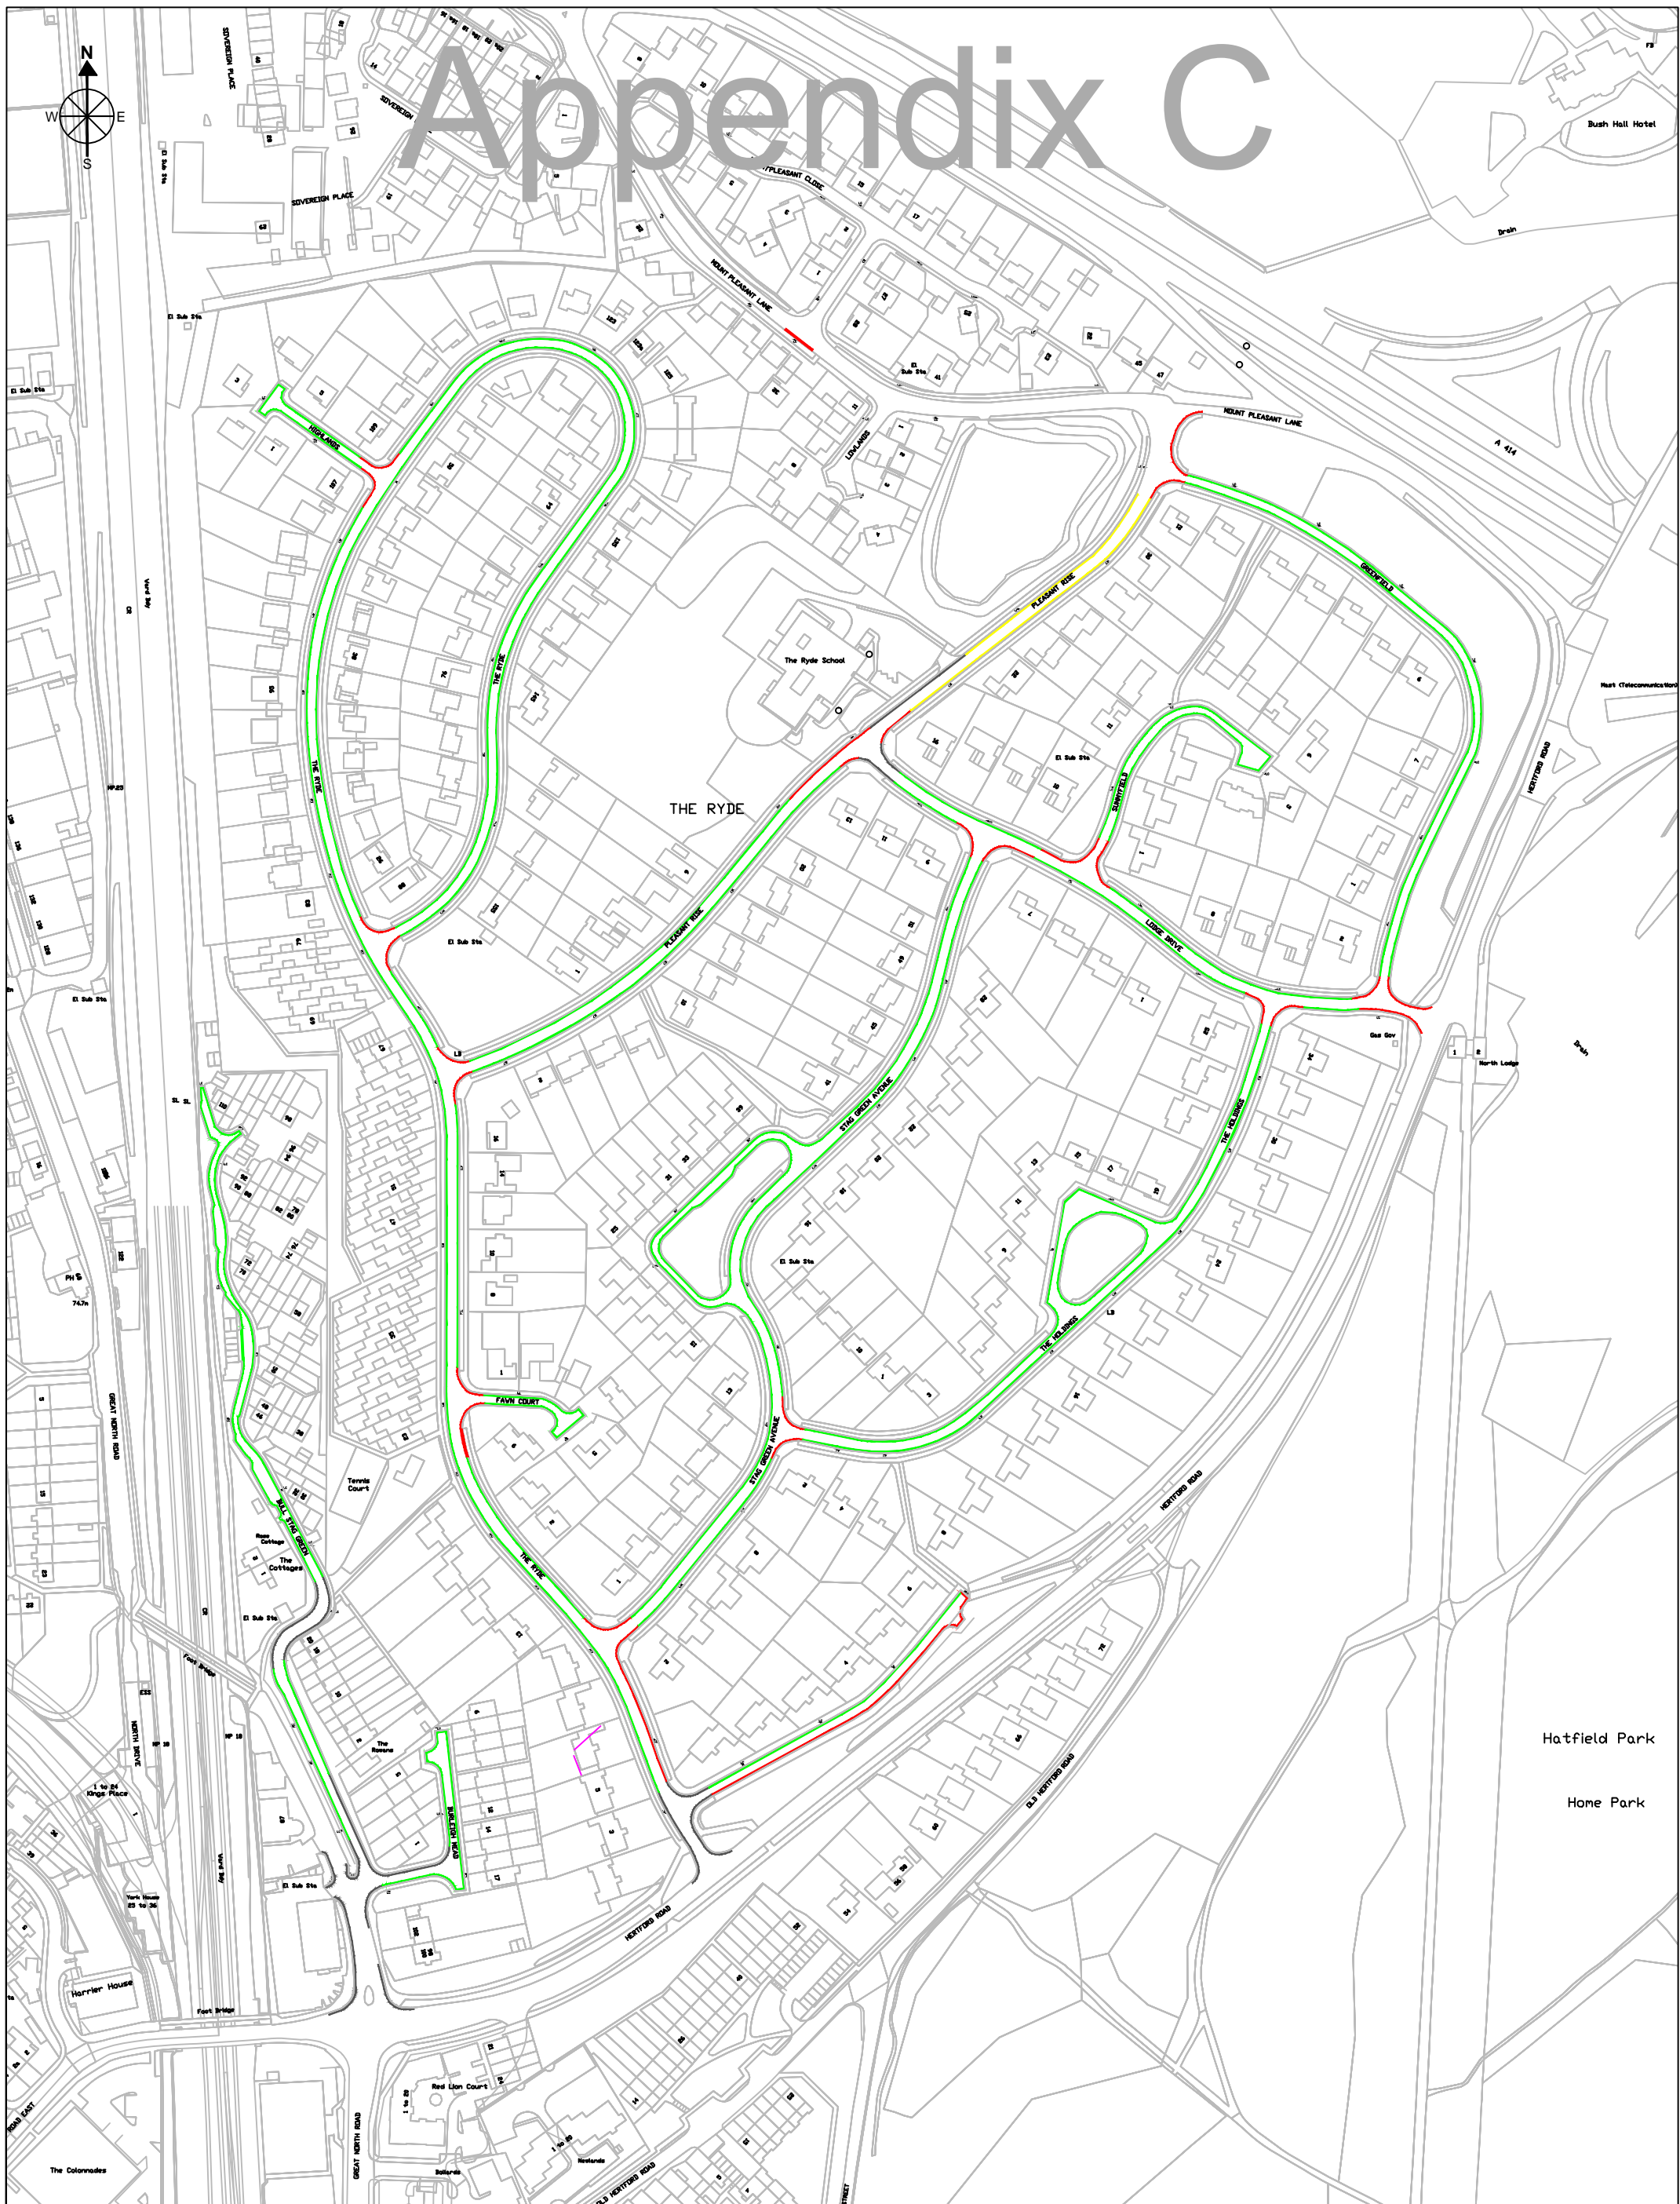

Appendix C

Title THE BOROUGH OF WELWYN HATFIELD (VARIOUS ROADS, HATFIELD) (RESTRICTION OF WAITING AND PERMIT PARKING ZONE) ORDER 2016

KEY:

- Existing Yellow Lines
- Proposed Double Yellow Line
- Proposed Single Yellow Line - Monday - Friday, 3.30pm-4.30pm (Excluding Bank Holidays)
- Proposed Permit Parking - Monday - Friday, 10am - 11am (Excluding Bank Holidays)

Scale - 1:2500 on A3
 Drawn - July 2016
 By - Vikki Hatfield
 Drawing - 1 of 1

Reproduced from an Ordnance Survey map with the permission of the Controller of her Majesty's Stationary Office. Crown Copyright License No. LA 100019547 2015